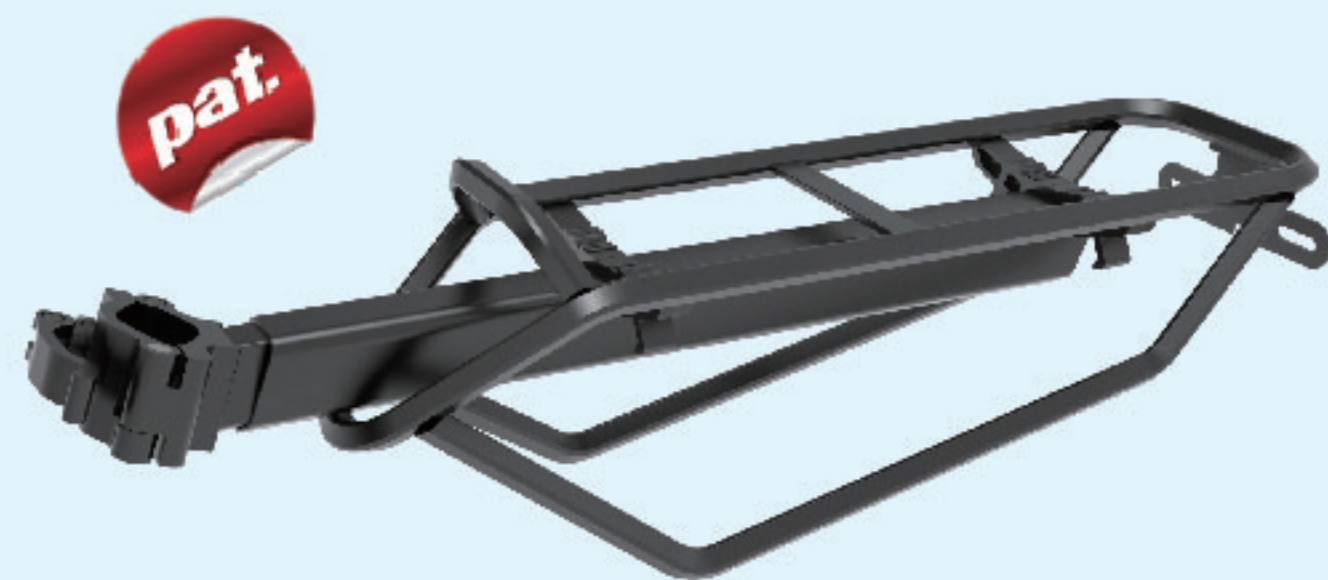

MUDGUARD Carrier

CD-280

- Mudguard Carrier
- **Mudguard from Jalco(MADDUX)**
 - Material:Alloy
 - Size:24",26",28"
 - Finish:Powder Coated
 - Color:Sand-blasted Black

CD-281

- Mudguard Carrier
- **Mudguard from Jalco(MADDUX)**
 - Material:Alloy
 - Size:24",26",28"
 - Finish:Powder Coated
 - Color:Sand-blasted Black

2025 New Arrivals

CD-27QR

Rear carrier fits on Seat post
(Quick Release)

- Special section tube
- Material:alloy
- Size:25.4-31.8mm
- Finish:powder coated
- Color:black,silver
- Max loading:10KGS

CD-27

Rear carrier fits on Seat post

- Material:alloy
- Size:25.4-31.8mm
- Finish:powder coated
- Color:black, silver
- Max loading:10KGS

CD-282

Handlebar Carrier

- Material:Alloy
- Size:ø22.2~ø35mm adjustable
- Large loading surface:200x240mm
- Finish:Powder Coated
- Color:Black
- Max loading:5KGS

CD-283

Universal U-lock holder

- **Compatible with AVS and most racks**

- Integrating U-lock storage,AVS system adaptor mounting, easily converts a general rack into an AVS system rack
- Fitting rack width/ tube diameter: 80-140mm/ø8-16mm
- U-lock width/diameter: 110-140mm/ø14-22mm
- Surface:300x220mm
- Finish:powder coated Black
- Max loading:27KGS