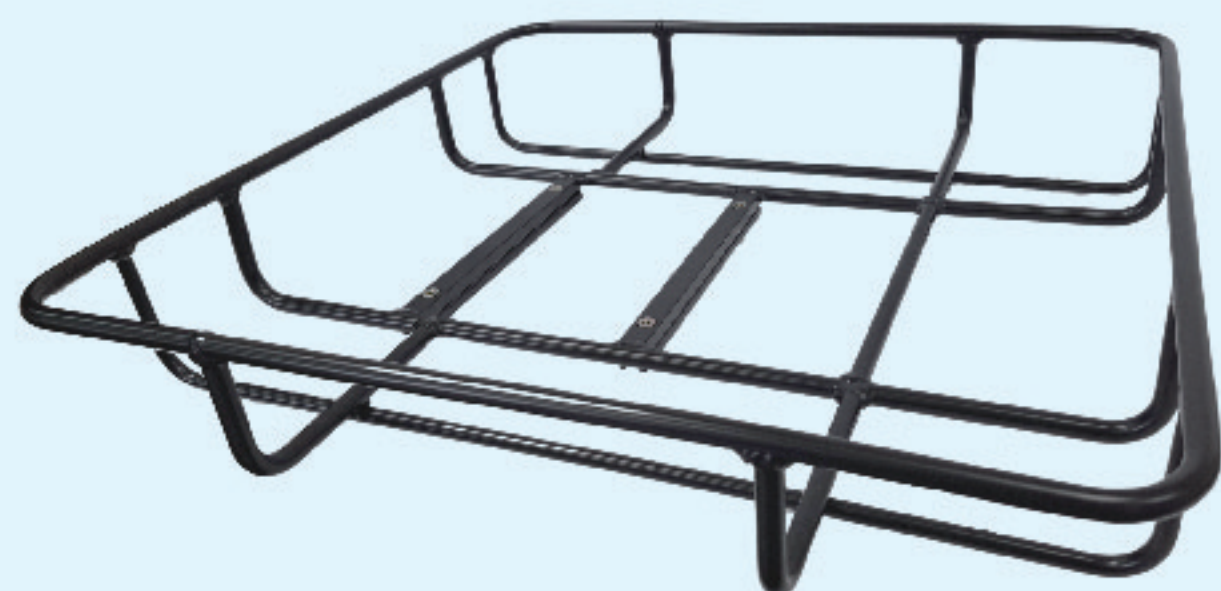

2025 New Arrivals

CD-27QR

Rear carrier fits on Seat post
(Quick Release)

- Special section tube
- Material:alloy
- Size:25.4-31.8mm
- Finish:powder coated
- Color:black,silver
- Max loading:10KGS

CD-27

Rear carrier fits on Seat post

- Material:alloy
- Size:25.4-31.8mm
- Finish:powder coated
- Color:black, silver
- Max loading:10KGS

CD-282

Handlebar Carrier

- Material:Alloy
- Size:ø22.2~ø35mm adjustable
- Large loading surface:200x240mm
- Finish:Powder Coated
- Color:Black
- Max loading:5KGS

CD-283

Universal U-lock holder

- **Compatible with AVS and most racks**

- Integrating U-lock storage,AVS system adaptor mounting, easily converts a general rack into an AVS system rack
- Fitting rack width/ tube diameter: 80-140mm/ø8-16mm
- U-lock width/diameter: 110-140mm/ø14-22mm
- Surface:300x220mm
- Finish:powder coated Black
- Max loading:27KGS

CD-284

Lowride front carrier

- **For Gravel bike**
- Mounting on the fork for extra carriage
- Two holes fixation
- Finish:powder coated black
- Compatible with CD-945
- Max loading:5KGS(For each side)

CD-814