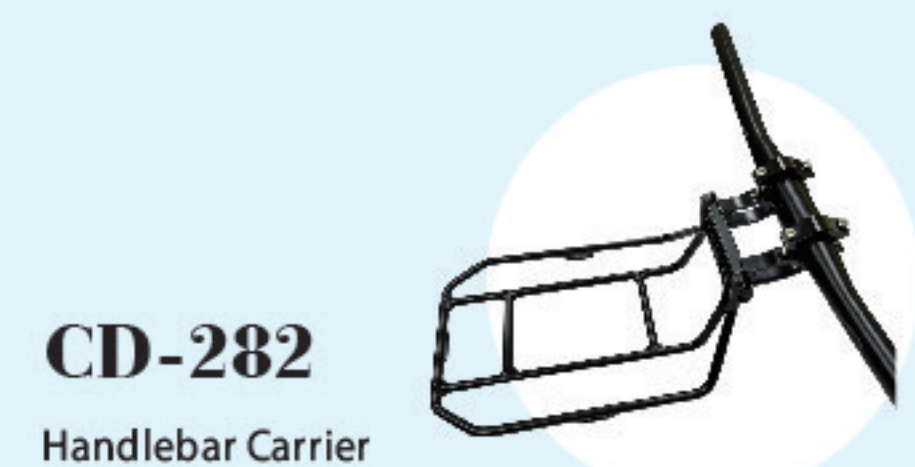

2025 New Arrivals

CD-27QR

Rear carrier fits on Seat post
(Quick Release)

- Special section tube
- Material:alloy
- Size:25.4-31.8mm
- Finish:powder coated
- Color:black,silver
- Max loading:10KGS

CD-27

Rear carrier fits on Seat post

- Material:alloy
- Size:25.4-31.8mm
- Finish:powder coated
- Color:black, silver
- Max loading:10KGS

CD-282

Handlebar Carrier

- Material:Alloy
- Size:ø22.2~ø35mm adjustable
- Large loading surface:200x240mm
- Finish:Powder Coated
- Color:Black
- Max loading:5KGS

CD-283

Universal U-lock holder

- **Compatible with AVS and most racks**

- Integrating U-lock storage,AVS system adaptor mounting, easily converts a general rack into an AVS system rack
- Fitting rack width/ tube diameter: 80-140mm/ø8-16mm
- U-lock width/diameter: 110-140mm/ø14-22mm
- Surface:300x220mm
- Finish:powder coated Black
- Max loading:27KGS