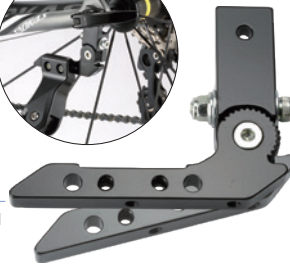

CD-270

- Mudguard carrier

CD-273

- E-bike Battery Rear Carrier
- Material: alloy
- Size: 26"/28"
- Shimano step battery: BT E-6000/ BT E-6001
- Finish: Powder Coated
- Color: Black, Silver
- Weight: 1033g

CD-266F

- Front carrier
- Expandable wing

CD-810

- Front carrier

KICKSTAND

CD-128

- Material: Alloy
- Size: 24"-28" adjustable
- Weight: 510g

CD-130

- Two-legs kickstand
- Size: 24"-29" adjustable

CD-177F

- FOR E-BIKE
- Two holes side kickstand
- Size: 24"-29" adjustable
- Color: black & silver
- Hole distance: 18 & 40mm

CD-928

- Two holes kickstand adapter on QR
- Material: Alloy
- Hole distance: 18/40 mm
- Loading test: 25 kgs (Fix on the QR)
- Recommended Kickstand model no.: CD-176、CD-177、CD-179.

CLAMP

CD-02X

- Bottle Cage Handlebar Adaptor
- Size: 31.8 mm

CD-405

- FOR Trekking
- Two holes side kickstand
- Size: 24"-28" adjustable
- Color: black & silver
- Hole distance: 18 & 40mm